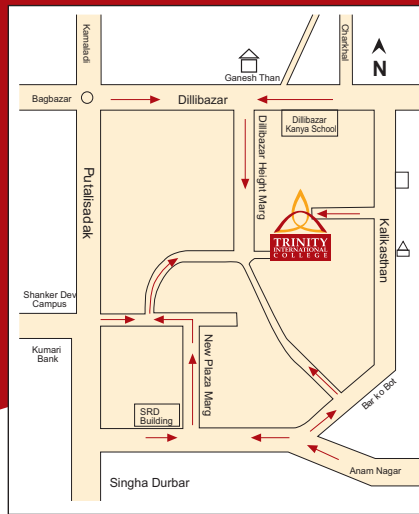

Bus J Day

Point	Bus Stop	Time (approx)	
		Pick-Up	Drop Off
1	Naikap (Bright Future School)	9:25	6:20
2	Dhunge Adda	9:27	6:12
3	Kalika Petrol Pump	9:30	6:10
4	Kalanki	9:35	6:05
5	Kalanki Mandir	9:37	6:03
6	Ravi Bhawan	9:40	6:00
7	Soaltee Mode	9:42	5:57
8	Kalimati	9:45	5:55
9	Kuleshwor	9:50	5:52
10	Teku Chowk	9:55	5:47
11	Tripureshwor	10:00	5:45
		AM	PM

Bus K Day

Point	Bus Stop	Time (approx)	
		Pick-Up	Drop Off
1	Maha Shakti Petrol Pump	9:15	6:35
2	Thankot Bus Park	9:17	6:33
3	Check Post	9:20	6:30
4	Daura Dipo	9:22	6:27
5	Gurjudhara	9:25	6:25
6	CG Gate	9:27	6:22
7	Satungal	9:30	6:20
8	Naikap	9:32	6:15
		AM	PM

Bus L Day

Point	Bus Stop	Time (approx)	
		Pick-Up	Drop Off
1	Dhungedhara	9:20	6:05
2	Nursery Chowk	9:25	6:08
3	Radha Krishna Mandir	9:30	6:13
4	Kharibot	9:35	6:18
5	Banasthali	9:37	6:00
6	Balaju Chowk	9:40	6:57
7	Nayabazar	9:42	6:55
8	Sorhakhutte	9:45	6:52
9	Thamel	9:47	5:50
10	Gairidhara	9:52	-
11	Naxal	9:55	-
		AM	PM

Bus M Day

Point	Bus Stop	Time (approx)	
		Pick-Up	Drop Off
1	Panchetar	9:25	6:30
2	Tokha	9:30	6:25
3	Grande	9:35	6:22
4	Greenland	9:37	6:20
5	Kharibot	9:40	6:15
6	Samakhusi	9:45	6:10
7	Basundhara	9:50	6:05
8	Chakrapath	9:52	6:03
9	Teaching Hospital	9:55	6:00
10	Baluwatar	9:58	5:57
11	Goma Petrol Pump	10:00	5:55
12	Naxal	10:05	5:50
13	Gyaneshwor	10:10	5:45
		AM	PM

Bus N Day

Point	Bus Stop	Time (approx)	
		Pick-Up	Drop Off
1	Sano Bharyang	9:20	6:22
2	Thulo Bharyang	9:20	6:20
3	Buddha Park	9:22	6:18
4	Karkhana	9:25	6:15
5	Sitapaila	9:28	6:12
6	Chhauni	9:32	6:08
7	Bhaagwan Pau	9:35	6:05
8	Bajra Hotel	9:37	6:03
9	Dallu Pool	9:40	6:00
10	Dhalke	9:45	5:55
11	Sorhakhutte	9:50	5:50
12	Thamel	9:52	5:45
13	Lainchour	9:55	5:45
		AM	PM

Admission Information at

www.trinity.edu.np

• Prospectus, Results & Admission Details

TRINITY
INTERNATIONAL
SS & COLLEGE

📍 Dillibazar Height, Kathmandu, Nepal

☎ +977 1 4545955/ 4545956

✉ info@trinity.edu.np

🌐 www.trinity.edu.np